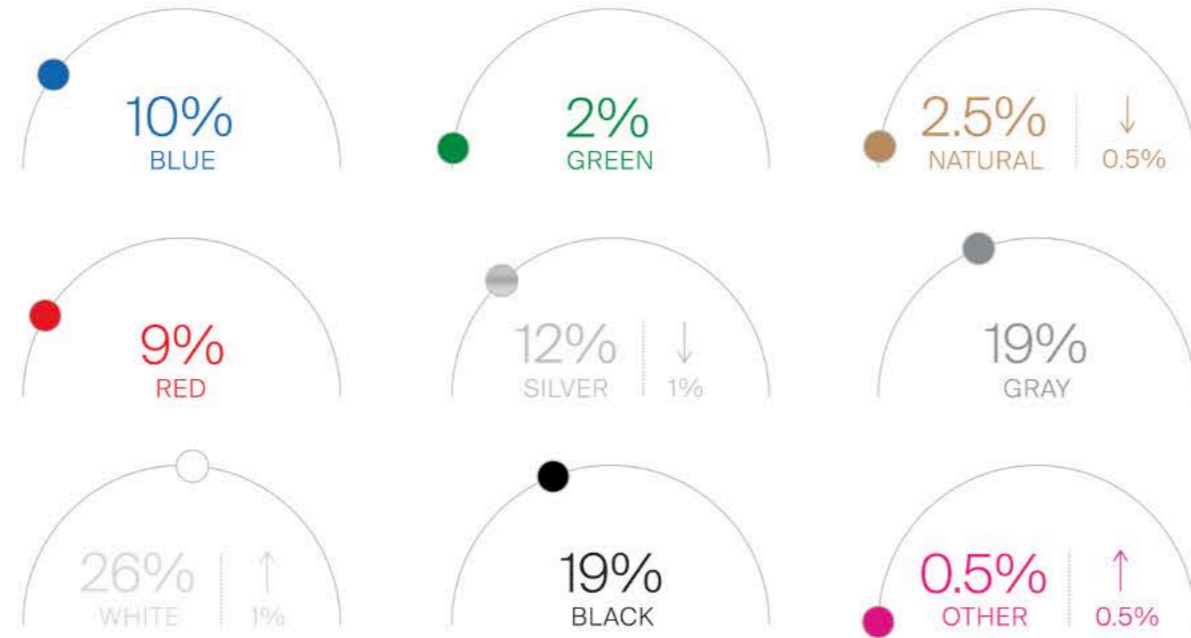

2020 Global Color Popularity by Region

Percentage by color based on 2020 Model Year vehicle build data

North America

Europe

South America

Asia Pacific