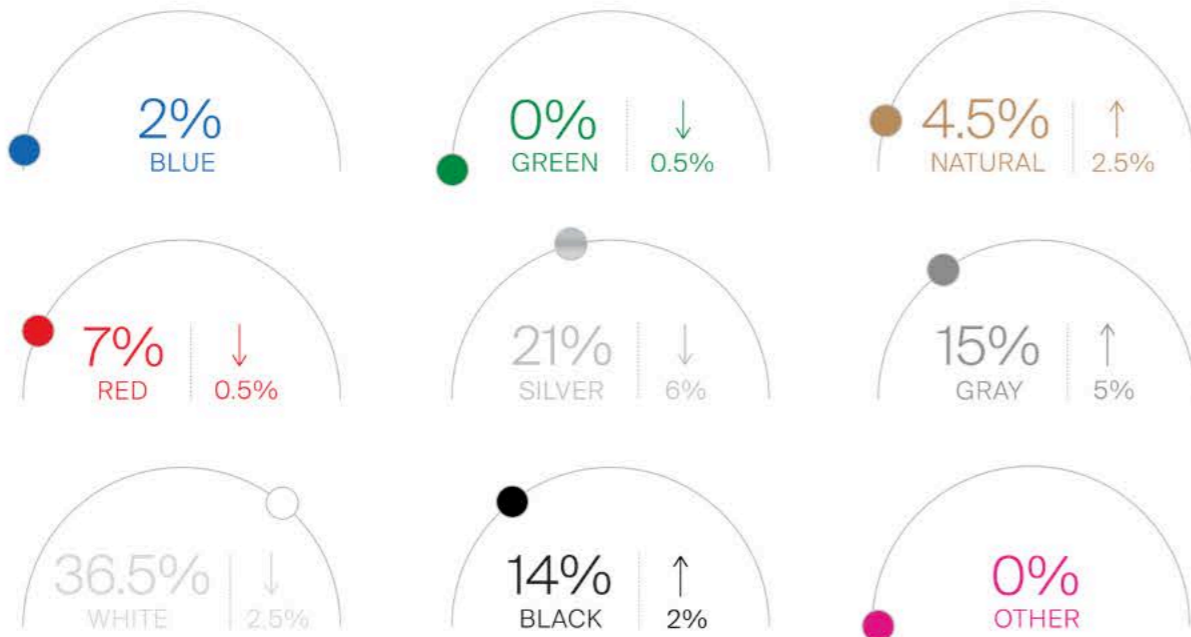

2020 Global Color Popularity by Region

Percentage by color based on 2020 Model Year vehicle build data

North America

Europe

South America

Asia Pacific