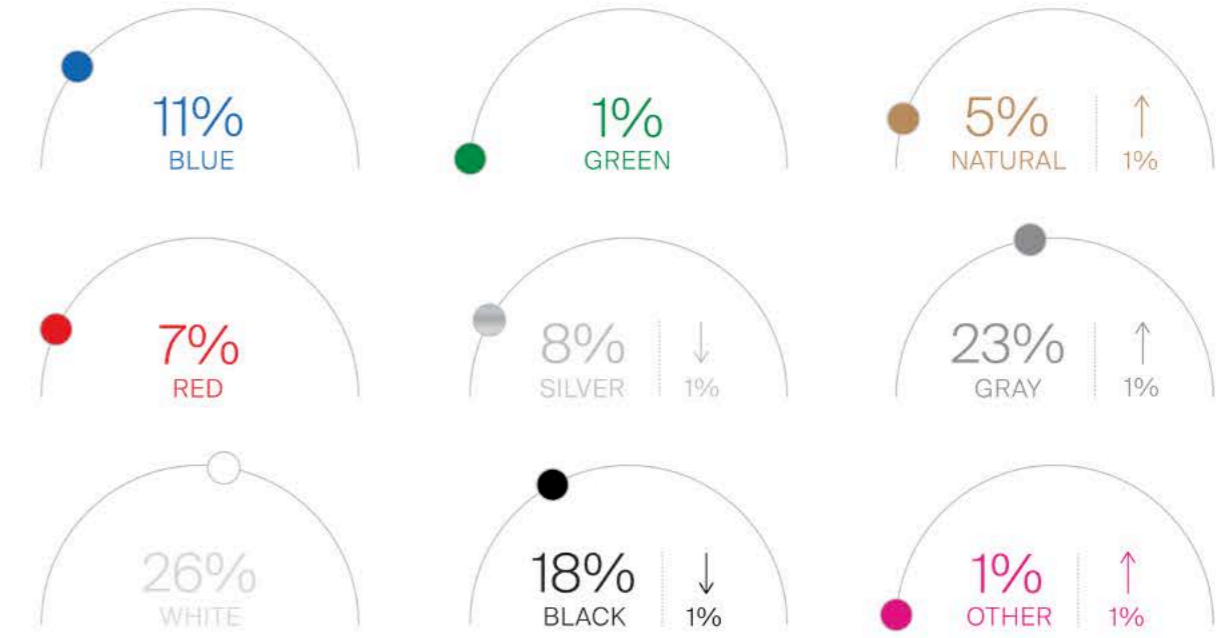

2020 Global Color Popularity by Region

Percentage by color based on 2020 Model Year vehicle build data

North America

Europe

South America

Asia Pacific